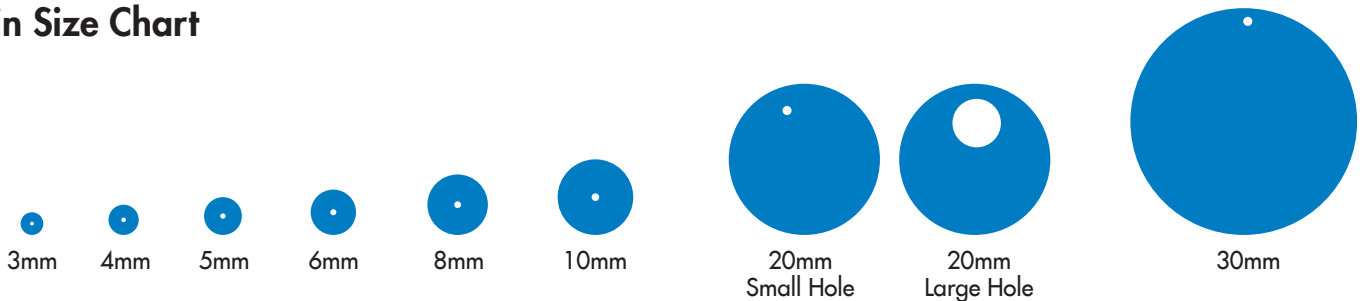

Size Chart*

* NOTE: This PDF document **must be printed at actual size** or the sizes will not be accurate. When printing, do not use scaling or fit-to-printer-margins settings.

Stone Size (ss) vs. Millimeter (mm) v. Pearl Plate (pp)

Millimeter Ruler

Sequin Size Chart

Contact Information

3947 Excelsior Blvd., Suite 101
 Minneapolis, MN 55416
www.RhinestonesU.com
 (952) 848-0133
 Fax: (952) 848-0134