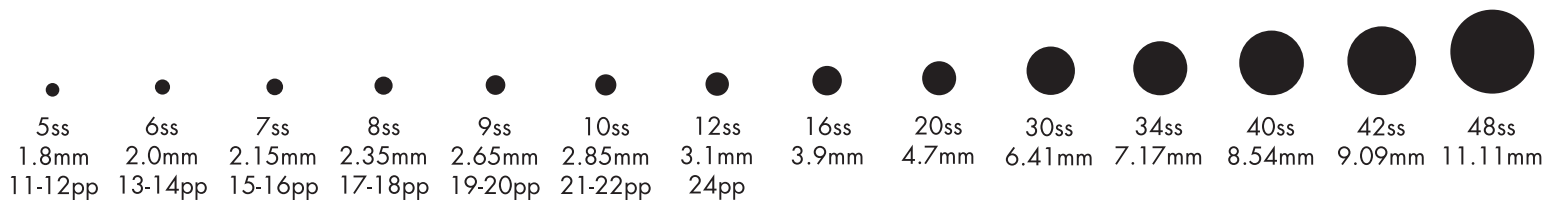

Size Chart

Stone Size (ss) v. Millimeter (mm) v. Pearl Plate (pp)

www.RhinstonesU.com
1-800-340-3525 or 952-848-0133