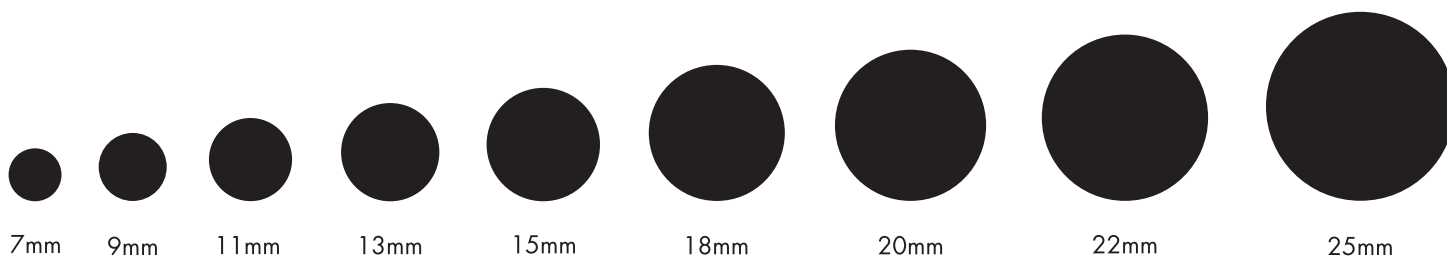

Size Chart

Stone Size (ss) v. Millimeter (mm) v. Pearl Plate (pp)

www.RhinstonesU.com
1-800-340-3525 or 952-848-0133